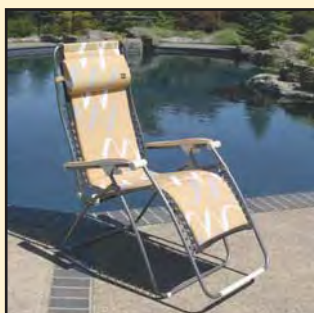

Country Gold, Speckled Frame.

Size	Order #
Standard <i>LS</i>	41443
XL	41400

FAULKNER PADDED OUTDOOR RECLINERS feature high density foam for extra comfort that is soft to the touch, covered with 100% colorfast, UV-resistant poly/cotton with polyester lining in the back for extra support. Patented.