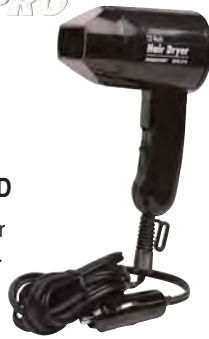

ROADPRO 12-VOLT HAIR DRYER/ DEFROSTER, FOLD

- Plugs directly into your cigarette lighter socket .
- Can also be used to defrost car windows.
- Folding handle and hang loop for easy storage. • 8' Power Cord .
- 168 watts, 4-amp draw.

46867 12V Hair Dryer #RPSC-818