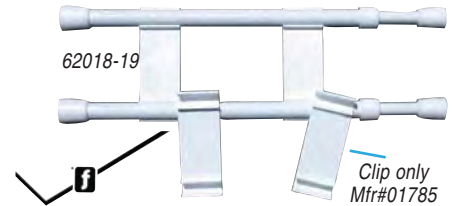

FASTENERS UNLIMITED BARKEEPER SAFETY RAILS

Spring loaded safety rails for refrigerators, cupboards, medicine cabinets, closets, etc. Barkeepers keep things in place as you travel—no more spills! Adjustable; no installation required. Single barkeepers come 3 per package. Double bars come with spacers; 1 set per package.

Single Barkeepers, 10"-16-3/4":

62014 White, Pk/3 #01789 18

Single Barkeepers, 15-3/4"-28":

60363 White, Pk/3 #01790 32

Double Barkeepers:

62018 10"-16-3/4", 1 Set #01786 12

62019 15-3/4"-28", 1 Set #01787 20