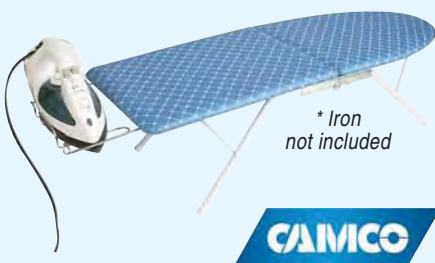

* Iron not included

CAMCO

CAMCO FOLDING IRONING BOARD

Tabletop ironing board with pressed-board top and quality fabric cover is small and easy to use. Features sturdy chrome-wire iron rest. Measures 32" x 12" when set up. Legs fold under and board folds to 16" x 12" for easy storage.

43880 Folding Ironing Board #43904 4