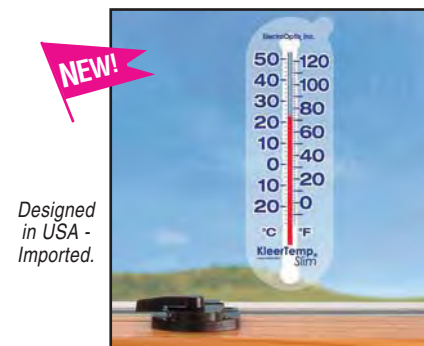

Designed in USA - Imported.

ElectroOptik® KLEERTEMP SLIM THERMOMETER

This patented new thermometer design features a Non Mercury thermometer tube with a proven electro-static technology to offer a new design in the outdoor thermometers. One model for both Fahrenheit & Celsius.

48658 KleeTemp Slim Thermometer
#KT-S 12