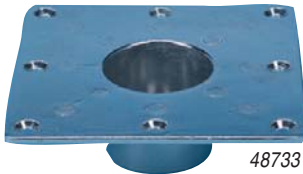

49635 Mug Holder, Brown #49635 20

One peg included

CP PRODUCTS COLLAPSIBLE UTILITY CONTAINER

48731

48732

48733

CP PRODUCTS HEAVY DUTY PEDESTAL BASES

Pedestal Base, Bright Aluminum

48731 Surface Mount Base, Round, 7¹/₂" Dia. #48731 50

48732 Flush Mount (Recessed) Base, Round, 6¹/₄" Dia.; Hole Insert is 2.2" dia., 2" deep #48732 50

48733 Flush Mount Base, Square Recessed, 5¹⁵/₁₆" x 5¹⁵/₁₆" #48733 50