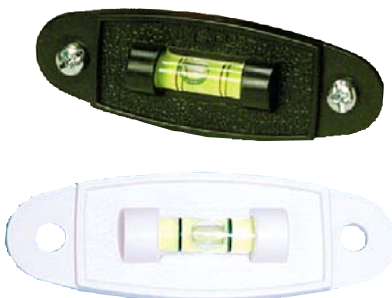

CONDOR BY CP PRODUCTS SCREW-ON LEVELS

High-impact plastic level attaches permanently. Lets you check your level at a glance so that your refrigerator, stove and table can all stay level; appliances can then run safely and efficiently. Weatherproof.

• Size: 3" L x 7/8" H.

Screw-On Levels, 2/Card:

49457 Black #49457 [20](#)

41232 White #41232 [20](#)