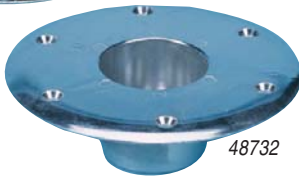

49635 Mug Holder, Brown #49635 20

One peg included

CP PRODUCTS COLLAPSIBLE UTILITY CONTAINER

48731

48732

48733

CP PRODUCTS HEAVY DUTY PEDESTAL BASES

Pedestal Base, Bright Aluminum

48731 Surface Mount Base, Round, 7¹/₂" Dia. #48731 50

48732 Flush Mount (Recessed) Base, Round, 6¹/₄" Dia.; Hole Insert is 2.2" dia., 2" deep #48732 50

48733 Flush Mount Base, Square Recessed, 5¹⁵/₁₆" x 5¹⁵/₁₆" #48733 50