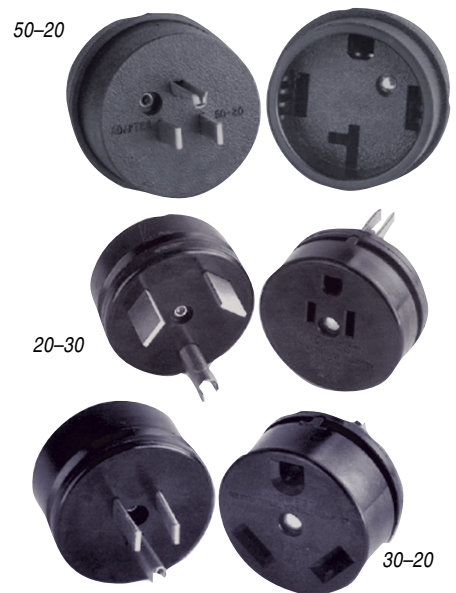

COAST EXCLUSIVE BRANDS: ARCON

ARCON 110V RV EXTENSION CORD

Molded male plug on one end, molded female on the other end.

RV Extension Cord:

- **14248** 30-Amp, 25 ft. #055376A250 1
- **14249** 30-Amp, 50 ft. #055376A500 1
- **14251** 50-Amp, 30 ft. #65543618300 1

ARCON 110V POWER CORD

Stripped male power cords.

- **14247** 30A Stripped Power Cord, 25' #050076A250 1
- **14250** 50A Stripped Power Cord, 30' #6500631825 1

ARCON 110V TEMPORARY ADAPTERS

• Adapts all brands of RV plugs. • Made of durable PVC. • Solid brass contacts.

ARCON "EASY-GRIP" ROUND TEMPORARY ADAPTER (Not available in Canada)

- **14055** "Easy Grip" 30A Female-15A Male, Round, Packaged #AD-004C 1
- **14056** "Easy Grip" 30A Female-15A Male, Round, Bulk #AD-004 1
- **14057** "Easy Grip" 15A Female-30A Male, Round, Packaged #AD-005C 1
- **14058** "Easy Grip" 15A Female-30A Male, Round, Bulk #AD-005 1

ARCON TRIANGLE TEMPORARY ADAPTER (Not available in Canada)

- **14051** 30A Female-15A Male, Triangle, Packaged #AD-006C 1
- **14052** 30A Female-15A Male, Triangle, Bulk #AD-006 5
- **14053** 15A Female-30A Male, Triangle, Packaged #AD-007C 1
- **14054** 15A Female-30A Male, Triangle, Bulk #AD-007 1

ARCON ANGLED TEMPORARY ADAPTER

Adapts 15 amp to 30 amp.

Angled Adapter, 30A Female to 15A Male, 90°:

- **14081** Packaged #AD-008C 1
- **14082** Bulk #AD-008 1

ARCON 110V CIRCULAR ADAPTERS

50-20A TEMPORARY ADAPTER

Mobile home-motor home. Adapts 50 amp, 125V/250V to 20 amp, 125V.

Motorhome 50A-20A Adapter:

- **14063** 50-20A Carded #14063 1
- **14064** 50-20A Bulk #14064 1

20-30A TEMPORARY ADAPTER

Camper adapter. Adapts 20 amp, 125V to 30 amp, 125V.

Camper 20A-30A Adapter:

- **14061** 20-30A Carded #14061 1
- **14062** 20-30A Bulk #14062 1

30-20A TEMPORARY ADAPTER

Travel trailer adapter. Adapts 30 amp, 125V to 20 amp, 125V.

Travel Trailer 30A-20A Adapter:

- **14059** 30-20A Carded #14059 1
- **14060** 30-20A Bulk #14060 1