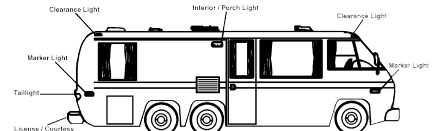

15563 25 Watt, 12 Volt #15563 10

15565 50 Watt, 12 Volt #15565 10

110 Volt Bulb

15564 40 Watt, 110 Volt #15564 10

15566 60 Watt, 110 Volt #15566 10

ARCON RV EMERGENCY BULB KIT

Don't get caught in the dark! Be prepared to replace bulbs that burn out during your travels. The Arcon RV Emergency Bulb Kit includes an assortment of bulbs that every RVer needs. Next trip, pack the emergency bulb kit and avoid unscheduled stops to shop for bulbs. Carded package features a see-through molded plastic cover that holds and protects bulbs. Cover slides off and on. Package size: 8" x 7" x 1 1/4". Small enough to store anywhere. Kit includes 13 bulbs: #57 clearance (3), #194 clearance (2), #67 license/courtesy (1), #906 interior/porch (1), #1003 interior/porch (2), #1141 taillight/interior (2) and #1157 taillight/interior (2).